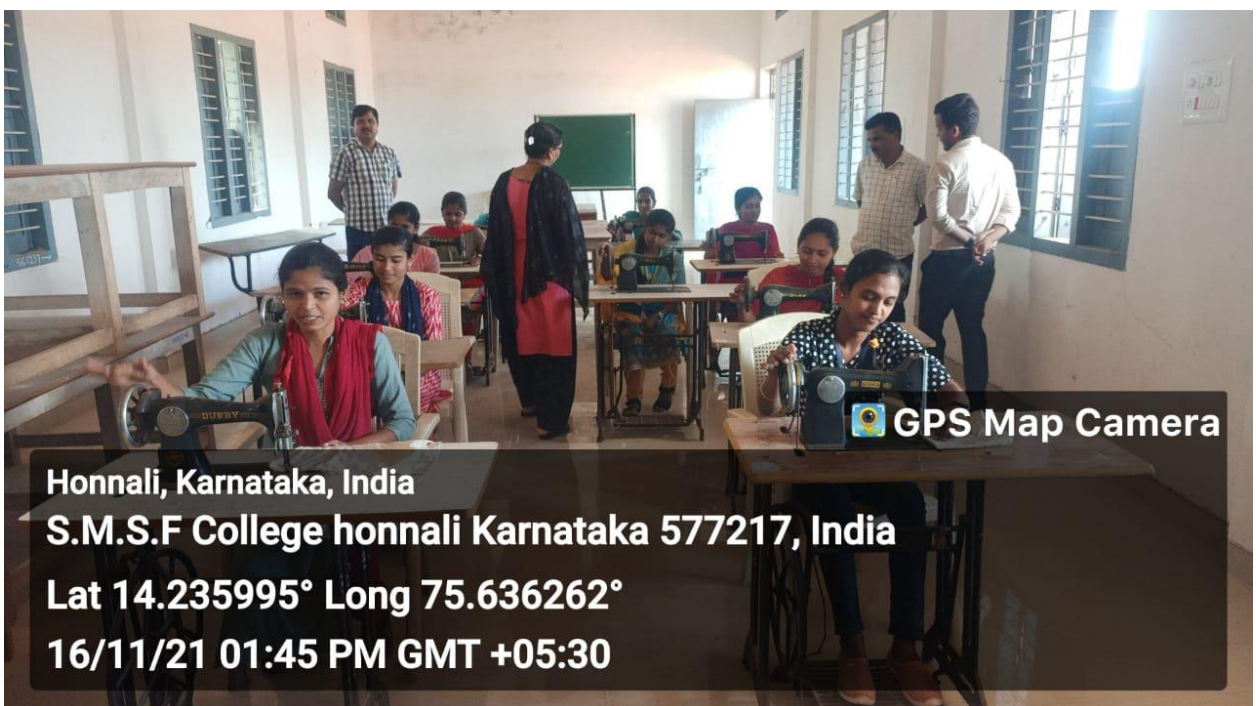

Tailoring training programme